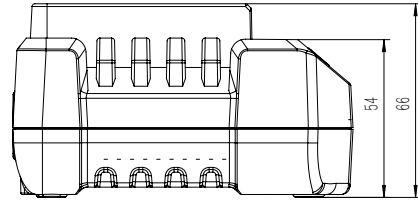

GRABO® High-Flow Battery Charger HEAVY LIFTING MADE EASY

Specifications:

Model / SKU	RK20001
Charging output voltage	21 V
Charging output current	200 – 400 mA under load, 1.4 A max
Charging input	100 – 240 V AC; 50/60 Hz; 1.5 A max
Rated power	23.52 W
Operating temperature	0°C – 40°C / 32°F – 105°F
Storage temperature	-20°C – 85°C / -4°F – 185°F
Working conditions	Indoor use only; not waterproof (IP0)