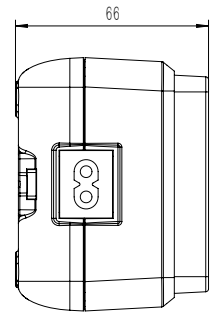

GRABO® High-Flow Battery Charger HEAVY LIFTING MADE EASY

Specifications:

Model / SKU	RK20001
Charging output voltage	21 V
Charging output current	200 – 400 mA under load, 1.4 A max
Charging input	100 – 240 V AC; 50/60 Hz; 1.5 A max
Rated power	23.52 W
Operating temperature	0°C – 40°C / 32°F – 105°F
Storage temperature	-20°C – 85°C / -4°F – 185°F
Working conditions	Indoor use only; not waterproof (IP0)