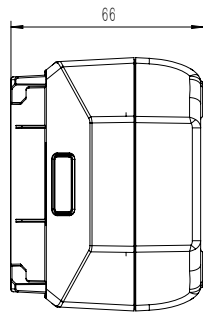

GRABO® High-Flow Battery Charger HEAVY LIFTING MADE EASY

Specifications:

Model / SKU	RK20001
Charging output voltage	21 V
Charging output current	200 – 400 mA under load, 1.4 A max
Charging input	100 – 240 V AC; 50/60 Hz; 1.5 A max
Rated power	23.52 W
Operating temperature	0°C – 40°C / 32°F – 105°F
Storage temperature	-20°C – 85°C / -4°F – 185°F
Working conditions	Indoor use only; not waterproof (IP0)