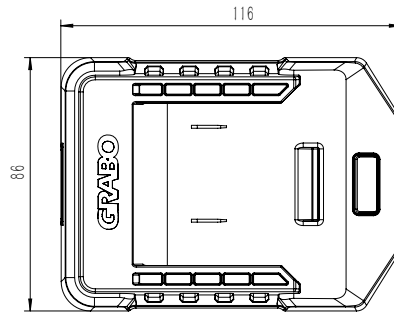

GRABO® High-Flow Battery Charger HEAVY LIFTING MADE EASY

Specifications:

Model / SKU	RK20001
Charging output voltage	21 V
Charging output current	200 – 400 mA under load, 1.4 A max
Charging input	100 – 240 V AC; 50/60 Hz; 1.5 A max
Rated power	23.52 W
Operating temperature	0°C – 40°C / 32°F – 105°F
Storage temperature	-20°C – 85°C / -4°F – 185°F
Working conditions	Indoor use only; not waterproof (IP0)